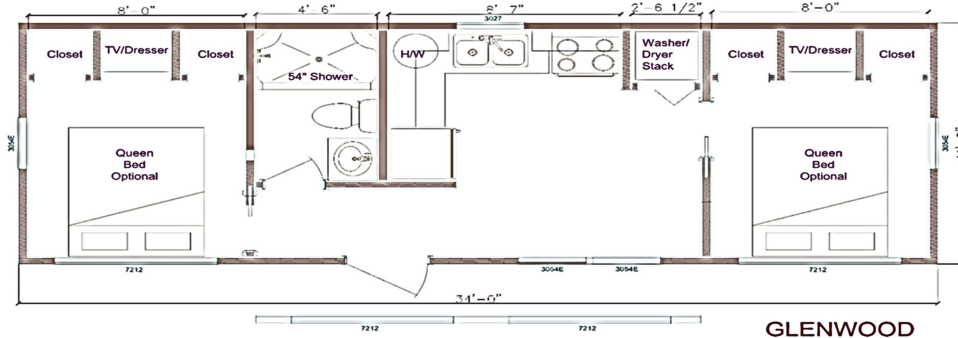

Compact Cottages

Downsize Without Compromise

Glenwood

11'8" x 34'0"

Square Feet 397

COLORS

Exterior		Interior	
Siding		Kitchen	Italian White or Black Lab
Trim		Walls	
Roof		Ceiling	
		Trim/Doors	
		Cabinets	

10" Steel I Beam - 4 Axles	std	Lino Flooring Throughout	std	Corrugated Tin Outdoor Feature	std
2x6 16" O.C. Floor Joists	std	Comfort-Height Toilets	std		
23/32" OSB Floor Decking	std	4" Recessed LED Can Lights	std		
2x4 Exterior Walls - 16" O.C.	std	Ceiling Fan - Living Room and Bedrooms	std		
2x6 16" O.C. Rafters - Double 2x6 Ridge Beam	std	Barndoors over Closets in Bedrooms	std		
Full 6/12 Roof Pitch Throughout	std	100 Amp Panel Box	std		
Durable 29ga. Metal Roof	std	20 Gal. Low-Boy Electric Water Heater	std	OPTION TOTAL	
Prefinished LP Smart Lap Siding	std	R-11 Floor, R-13 Walls, R-19 Ceiling - Fiberglass Ins.	std	BASE PRICE	
Efficient Vinyl Windows-White	std	Durable Fiberglass Shower Mbath	std	RVA LABEL FEE	
Residential Full-View Front Door w/Blinds	std	Laminate Kitchen and Bath C-Tops	std	Volume Enhancement Program	
Exterior Frost-Free Faucet	std	7/16" OSB Sheathing - Omit with Board and Batten	std	SUBTOTAL - FOB	
1x6 V-Groove Walls and Ceiling	std	Three Hurricane Straps per Side	std	DEALER FREIGHT	
Solid Wood Interior Doors	std	9000 BTU Air Handler in Living Room	std	Total Price	
Solid Custom Cabinetry	std	9000 BTU Air Handler in Both Bedrooms	std		
Stainless Steel Kit Sink w/Spring Faucet	std	Air-share Transfer Grille - 2nd Bedroom	std		
PEX Water Lines	std	30" Elec. Smooth-Top Range	std		
LED Undercounter Lighting	std	18 Cu. Ft. Top-Freezer Refrigerator w/Ice	std		
Barn Door On Closets	std	1.6 Cu. Ft Over Range Microwave	std		
Louvered Door over W/D Area	std	Plumb and Wire for Stack Washer/Dryer	std		