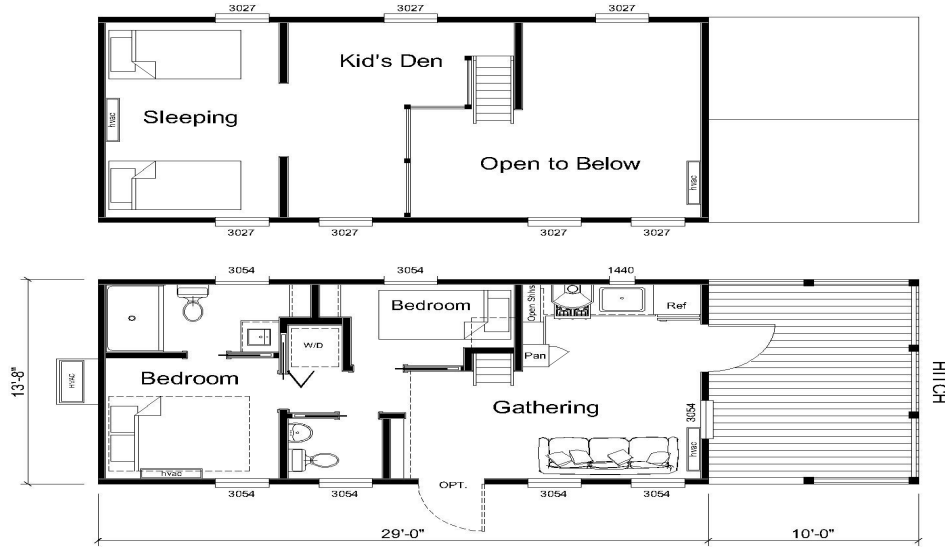

# The Jackson 1

13'8" x 39'0" w/ 10' Porch

Square Feet 396

## COLORS

Exterior		Countertops		Flooring		Interior	
Siding	LP Smart Siding	Kitchen	Italian White or Black Lab	Carpet		Kitchen	
Trim	LP Smart Trim	Master Bath	Italian White or Black Lab	Kitchen		Half Bath	
Roof	29 GA Metal Roof			Master Bath		Bedrooms	
Optional		Cabinets		Living Room		Master Bath	
				Bedrooms		Loft	